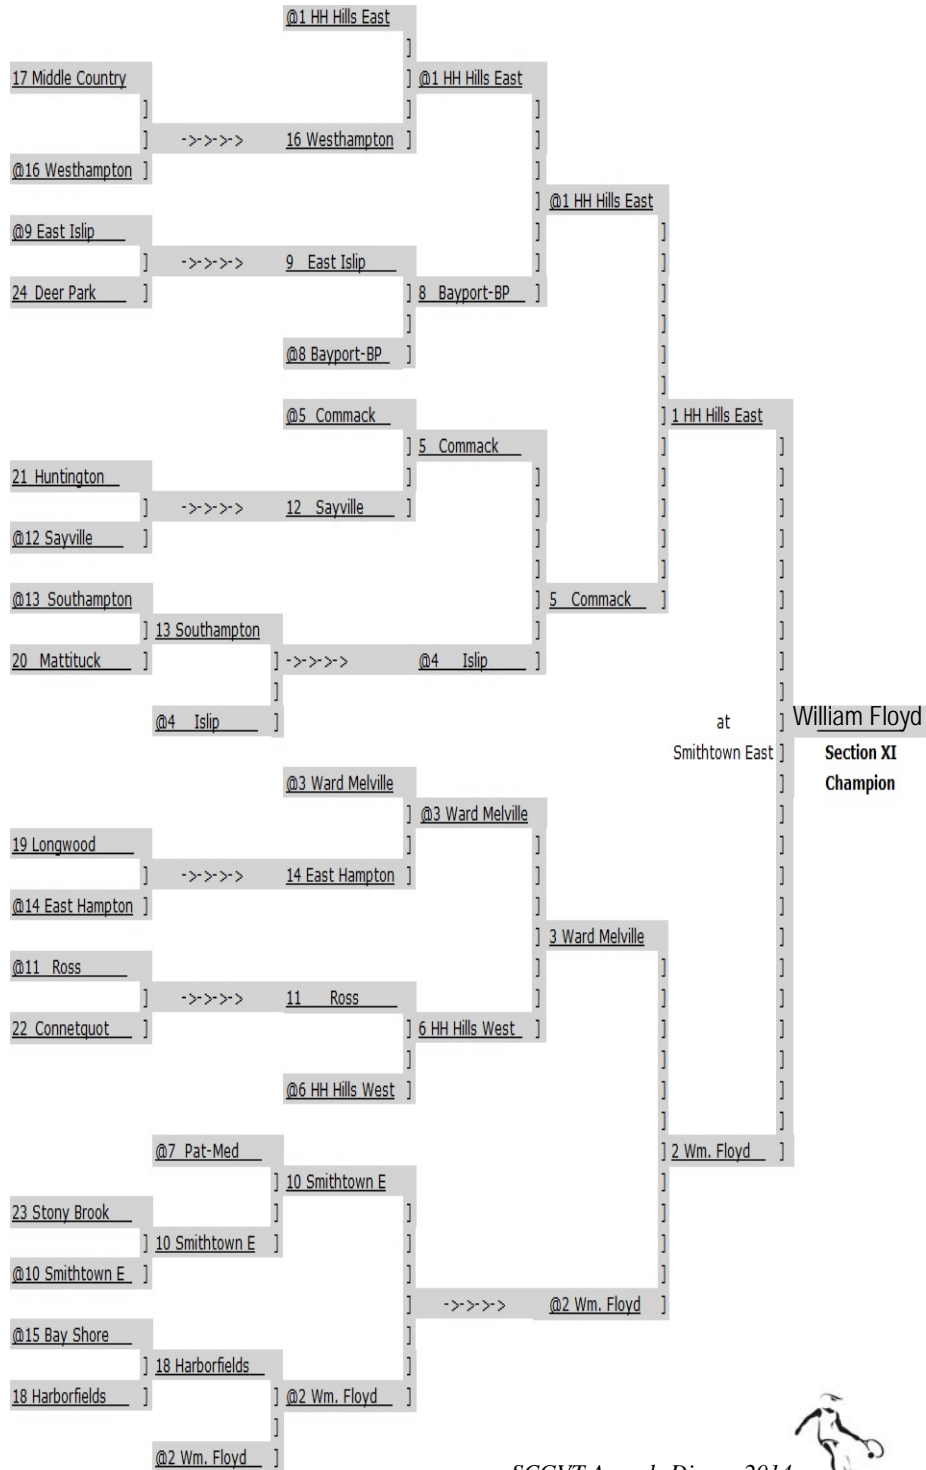

SUFFOLK COUNTY TEAM CHAMPIONSHIP 2014

Division 2 League 3

All-County

Shelby	Clyne	East Islip
Ashley	Mannetta	Islip
Caroline	Darcy	Islip
Faith	Haedrich	* Islip
Nicole	Arey	Islip
Teresa	Pinnola	* Islip
Paige	Liskiewicz	Sayville

All-State

Karen	Serina	* East Islip

Division 2 League 4

All-League

Brazil	Mccray	Brentwood
Olivia	Johnson	* Brentwood
Sequoia	Mccray	Brentwood
Brianna	Randolph	* Copiague
Emily	Torres	Copiague
Isabella	Dusanenko	Copiague
Allison	Michalek	* Deer Park
Burcak	Bas	* Deer Park
Hope	Mahon	* Deer Park

All-County

Kristy	Vitucci	* Deer Park

Division 3 League 5

All-League

Adelia	Zegel	Bayport-Blue Point
Elizabeth	Geohan	* Bayport-Blue Point
Meagan	Schantz	* Bayport-Blue Point
Olivia	Ingrassia	Bayport-Blue Point
Paige	Faherty	* Bayport-Blue Point
Alexandrea	Reggiani	* Longwood
Jillian	Comiskey	* Longwood
Monique	Brutus	* Longwood
Jackie	McTigue	* Middle Country
Mauriana	Milano	Middle Country

*Senior